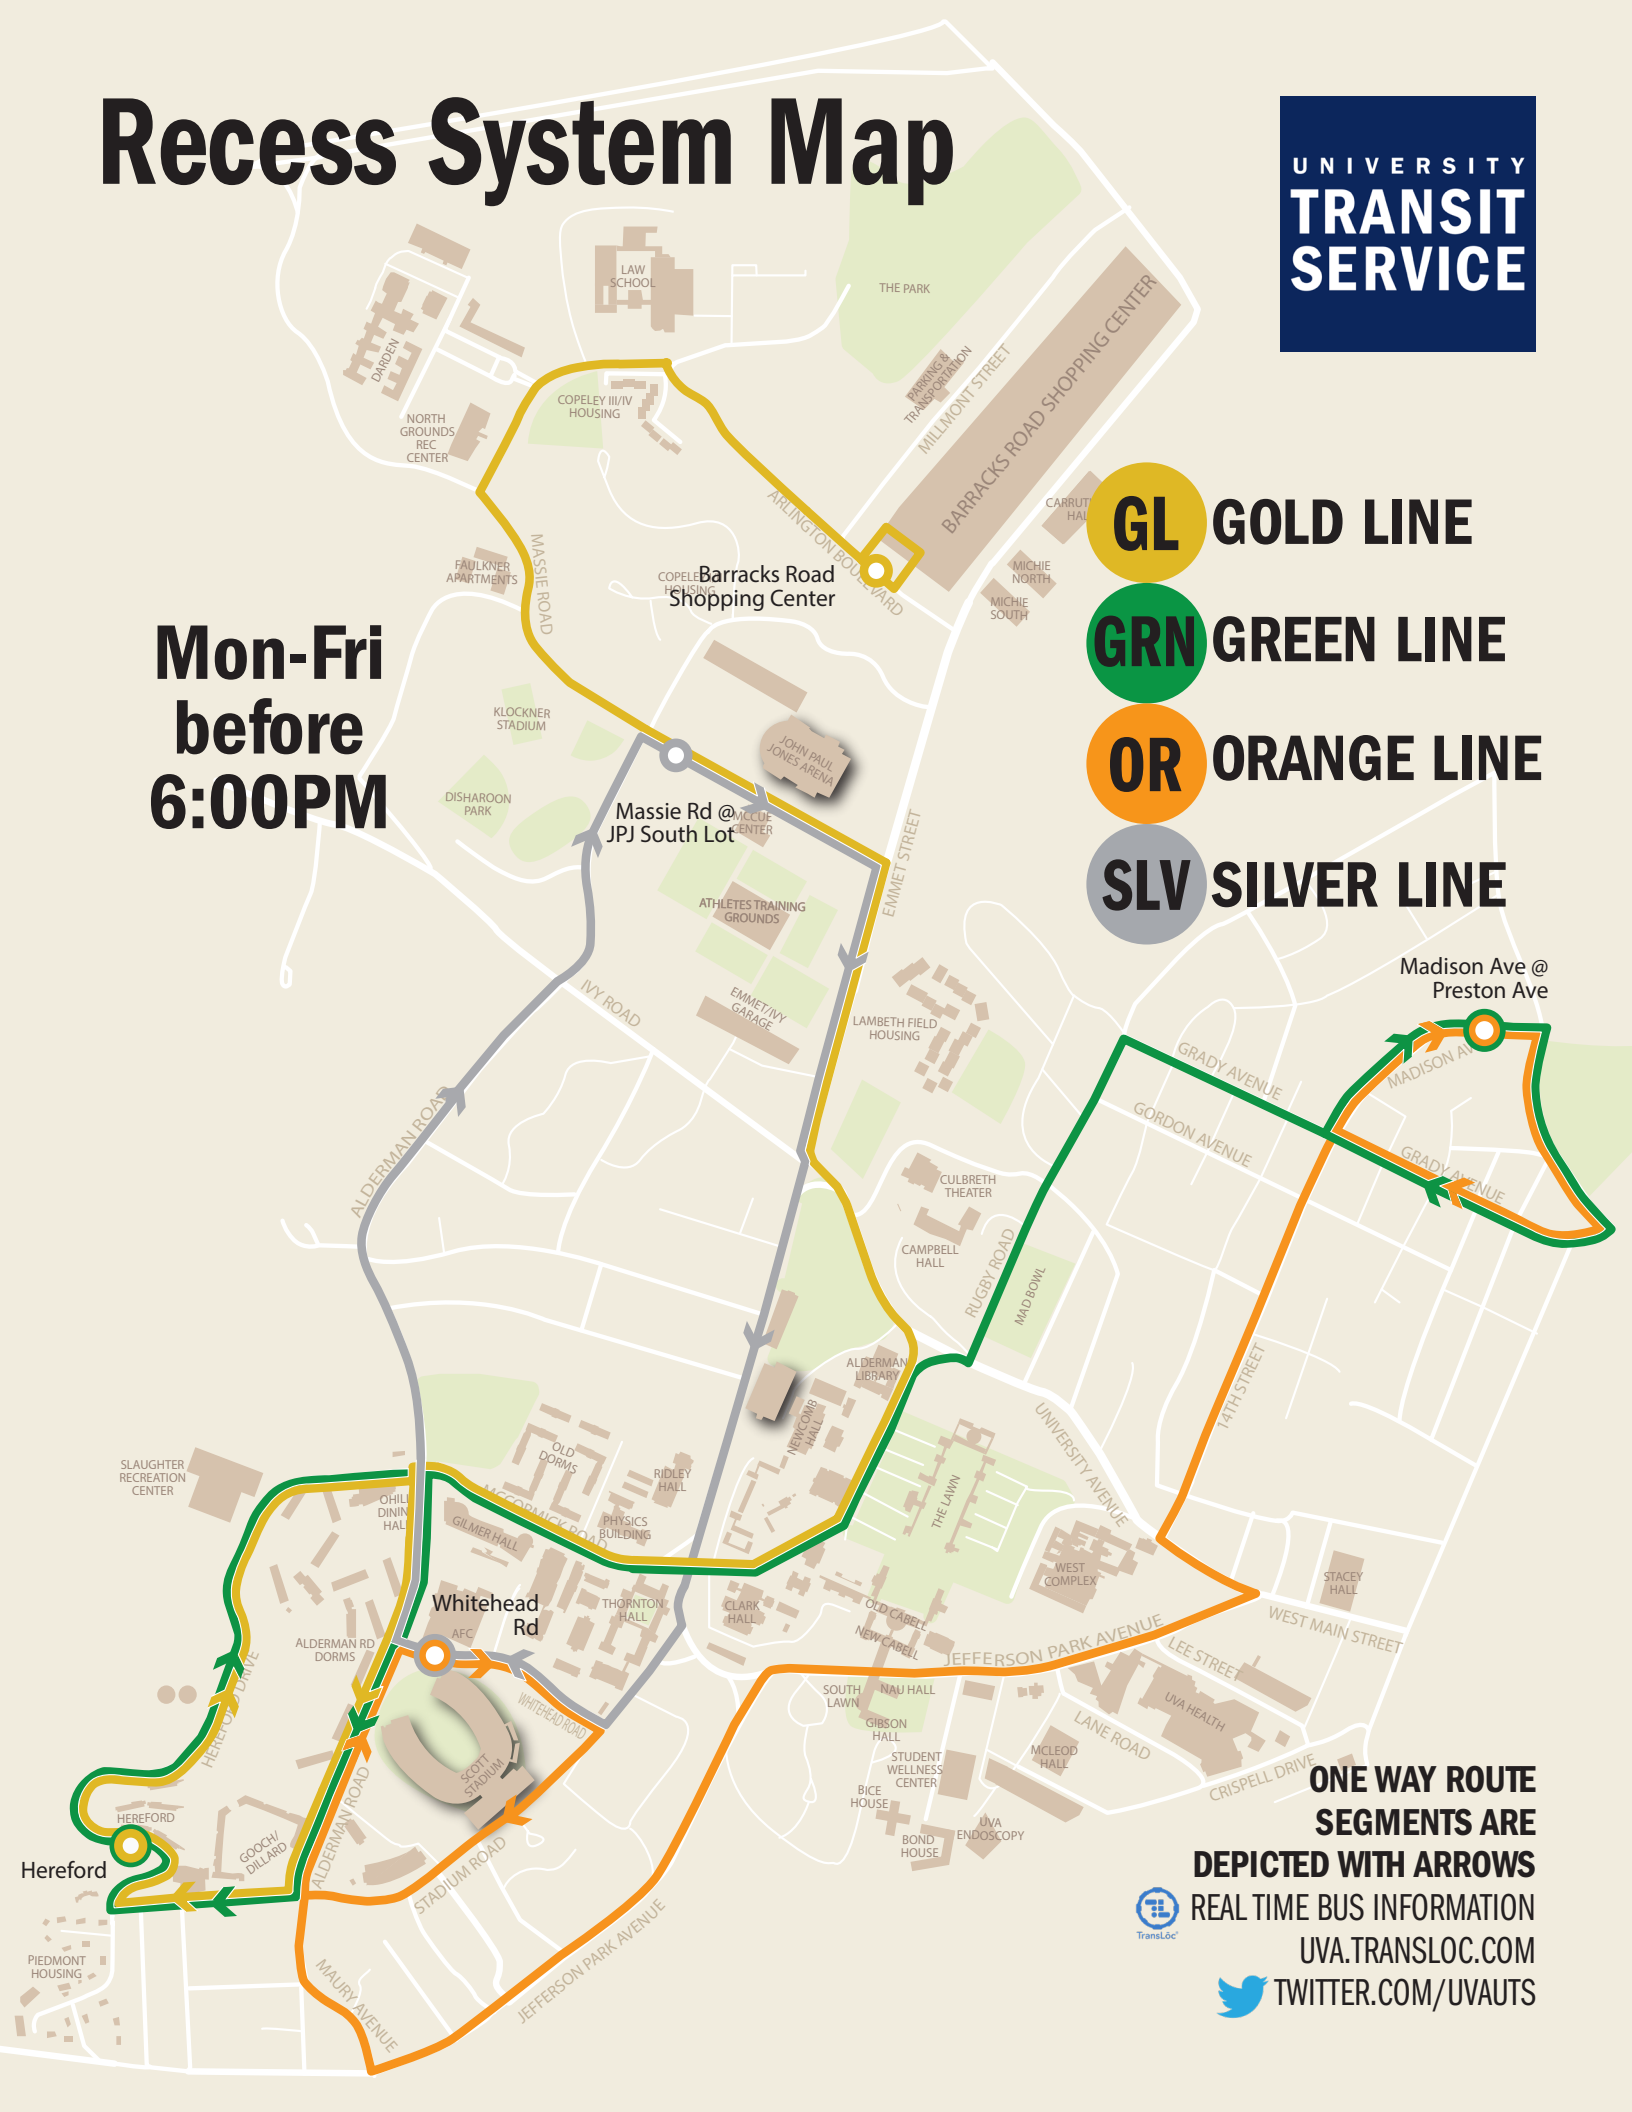

Recess System Map

UNIVERSITY
**TRANSIT
SERVICE**

**Mon-Fri
before
6:00PM**

- GL** GOLD LINE
- GRN** GREEN LINE
- OR** ORANGE LINE
- SLV** SILVER LINE

**ONE WAY ROUTE
SEGMENTS ARE
DEPICTED WITH ARROWS**

REAL TIME BUS INFORMATION

UVA.TRANSLOC.COM

[TWITTER.COM/UVAUTS](https://twitter.com/UVAUTS)